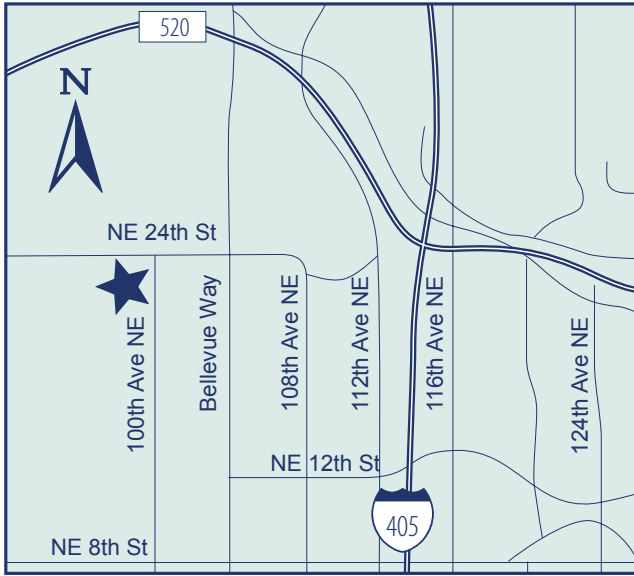

Vendor Info: 206-920-2957

Email: Hilltop.Crafts@frontier.com

NORTHWEST ARTS CENTER

9825 NE 24th Street, Bellevue

206-920-2957 • Hilltop.Crafts@frontier.com

From 405 take NE 8th Street Exit (West); Take NE 8th Street to Bellevue Way; Turn right on Bellevue Way (North); Turn left on NE 24th Street; Northwest Arts Center is on left at the top of the hill.

From 520 take Bellevue Way (South); Turn right on 24th St.; Northwest Arts Center is on the left at the top of the hill.

mc981A_1.17.indd

NORTHWEST ARTS CENTER

9825 NE 24th Street, Bellevue

206-920-2957 • Hilltop.Crafts@frontier.com

From 405 take NE 8th Street Exit (West); Take NE 8th Street to Bellevue Way; Turn right on Bellevue Way (North); Turn left on NE 24th Street; Northwest Arts Center is on left at the top of the hill.

From 520 take Bellevue Way (South); Turn right on 24th St.; Northwest Arts Center is on the left at the top of the hill.