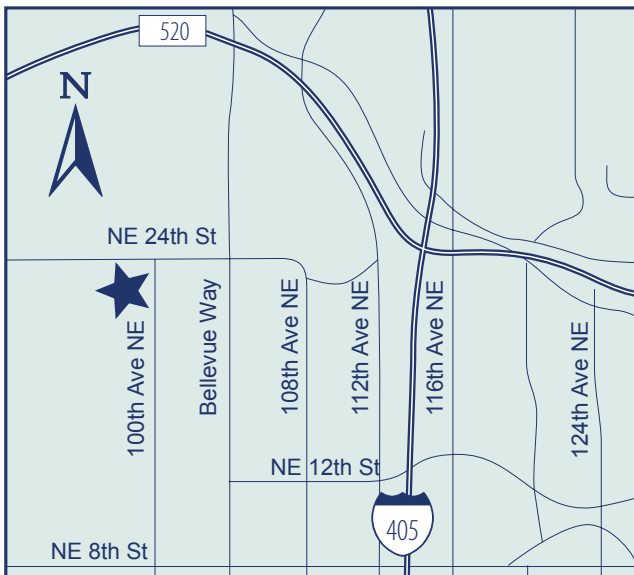

mc981A_1.17.indd

NORTHWEST ARTS CENTER

9825 NE 24th Street, Bellevue

206-920-2957 • Hilltop.Crafts@frontier.com

From 405 take NE 8th Street Exit (West); Take NE 8th Street to Bellevue Way; Turn right on Bellevue Way (North); Turn left on NE 24th Street; Northwest Arts Center is on left at the top of the hill.

From 520 take Bellevue Way (South); Turn right on 24th St.; Northwest Arts Center is on the left at the top of the hill.

mc981A_1.17.indd

NORTHWEST ARTS CENTER

9825 NE 24th Street, Bellevue

206-920-2957 • Hilltop.Crafts@frontier.com