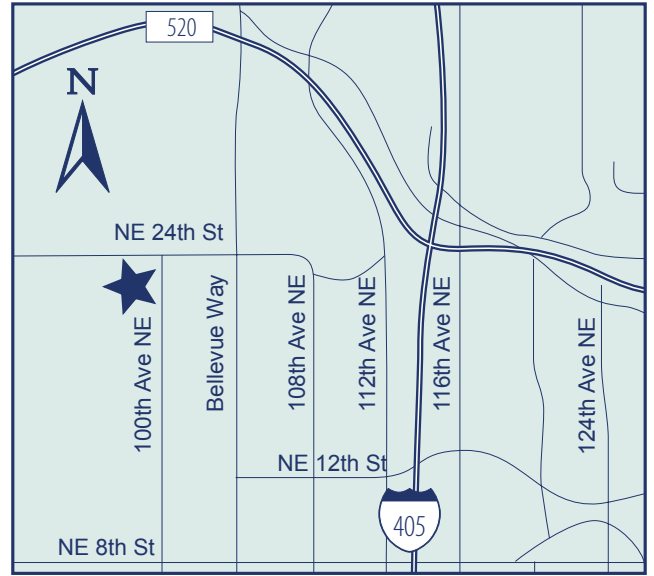

Vendor Info: 206-920-2957

Email: Hilltop.Crafts@frontier.com

NORTHWEST ARTS CENTER

9825 NE 24th Street, Bellevue

206-920-2957 • Hilltop.Crafts@frontier.com

From 405 take NE 8th Street Exit (West); Take NE 8th Street to Bellevue Way; Turn right on Bellevue Way (North); Turn left on NE 24th Street; Northwest Arts Center is on left at the top of the hill.

From 520 take Bellevue Way (South); Turn right on 24th St.; Northwest Arts Center is on the left at the top of the hill.

mc981A_1.17.indd

NORTHWEST ARTS CENTER

9825 NE 24th Street, Bellevue

206-920-2957 • Hilltop.Crafts@frontier.com

From 405 take NE 8th Street Exit (West); Take NE 8th Street to Bellevue Way; Turn right on Bellevue Way (North); Turn left on NE 24th Street; Northwest Arts Center is on left at the top of the hill.

From 520 take Bellevue Way (South); Turn right on 24th St.; Northwest Arts Center is on the left at the top of the hill.