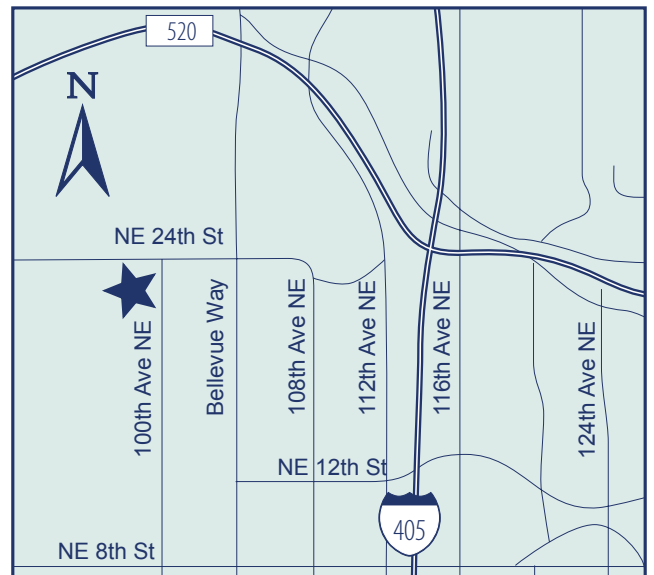

mc981A_1.17.indd

NORTHWEST ARTS CENTER

9825 NE 24th Street, Bellevue

206-920-2957 • Hilltop.Crafts@frontier.com

From 405 take NE 8th Street Exit (West); Take NE 8th Street to Bellevue Way; Turn right on Bellevue Way (North); Turn left on NE 24th Street; Northwest Arts Center is on left at the top of the hill.

From 520 take Bellevue Way (South); Turn right on 24th St.; Northwest Arts Center is on the left at the top of the hill.

mc981A_1.17.indd

NORTHWEST ARTS CENTER

9825 NE 24th Street, Bellevue

206-920-2957 • Hilltop.Crafts@frontier.com

From 405 take NE 8th Street Exit (West); Take NE 8th Street to Bellevue Way; Turn right on Bellevue Way (North); Turn left on NE 24th Street; Northwest Arts Center is on left at the top of the hill.

From 520 take Bellevue Way (South); Turn right on 24th St.; Northwest Arts Center is on the left at the top of the hill.