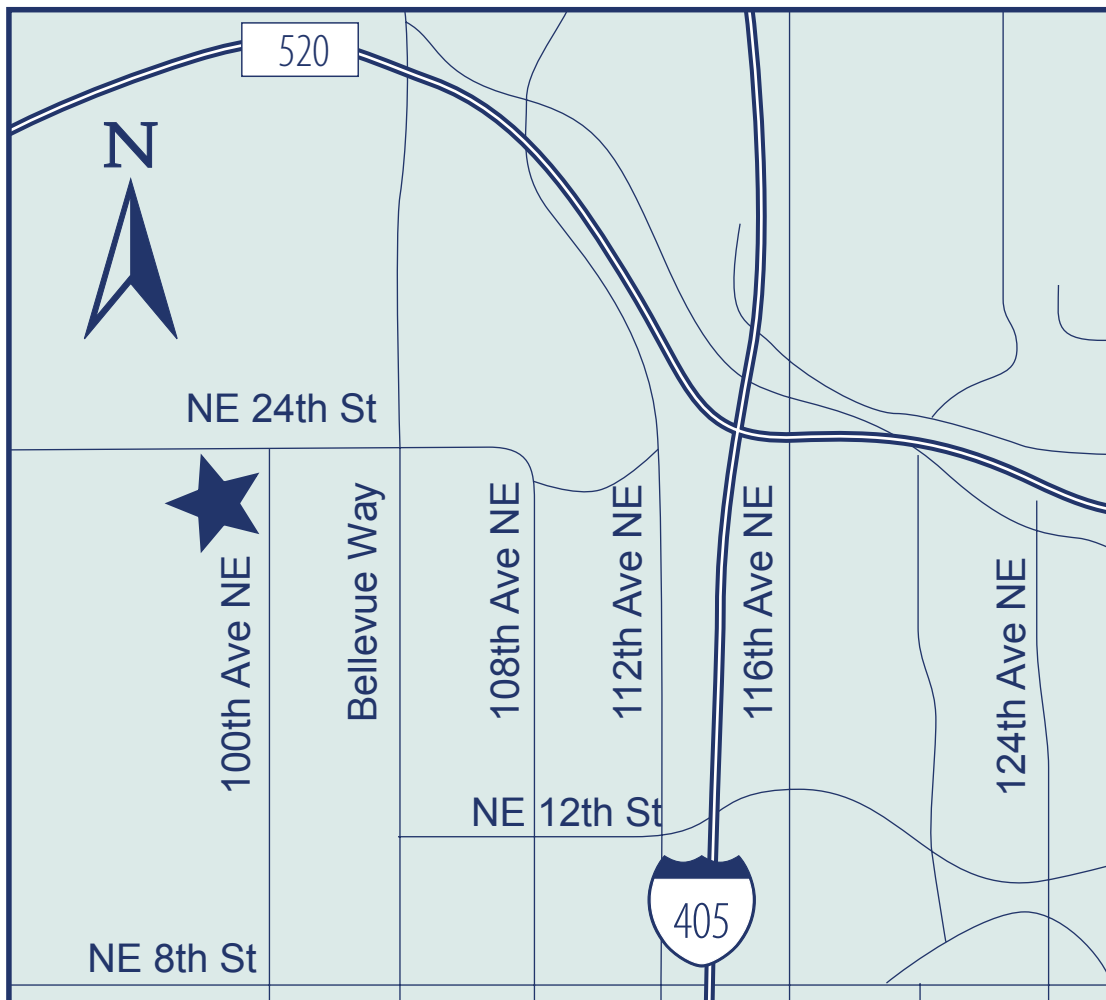

NORTHWEST ARTS CENTER

9825 NE 24th Street, Bellevue

206-920-2957 • Hilltop.Crafts@frontier.com

From 405 take NE 8th Street Exit (West); Take NE 8th Street to Bellevue Way; Turn right on Bellevue Way (North); Turn left on NE 24th Street; Northwest Arts Center is on left at the top of the hill.

From 520 take Bellevue Way (South); Turn right on 24th St.; Northwest Arts Center is on the left at the top of the hill.

For alternate formats, interpreters, or reasonable accommodation requests please phone at least 48 hours in advance 425-452-7106 (voice) or email dpettersson@bellevuewa.gov. For complaints regarding accommodations, contact City of Bellevue ADA/Title VI Administrator at 425-452-6168 (voice). If you are deaf or hard of hearing dial 711. All meetings are wheelchair accessible.